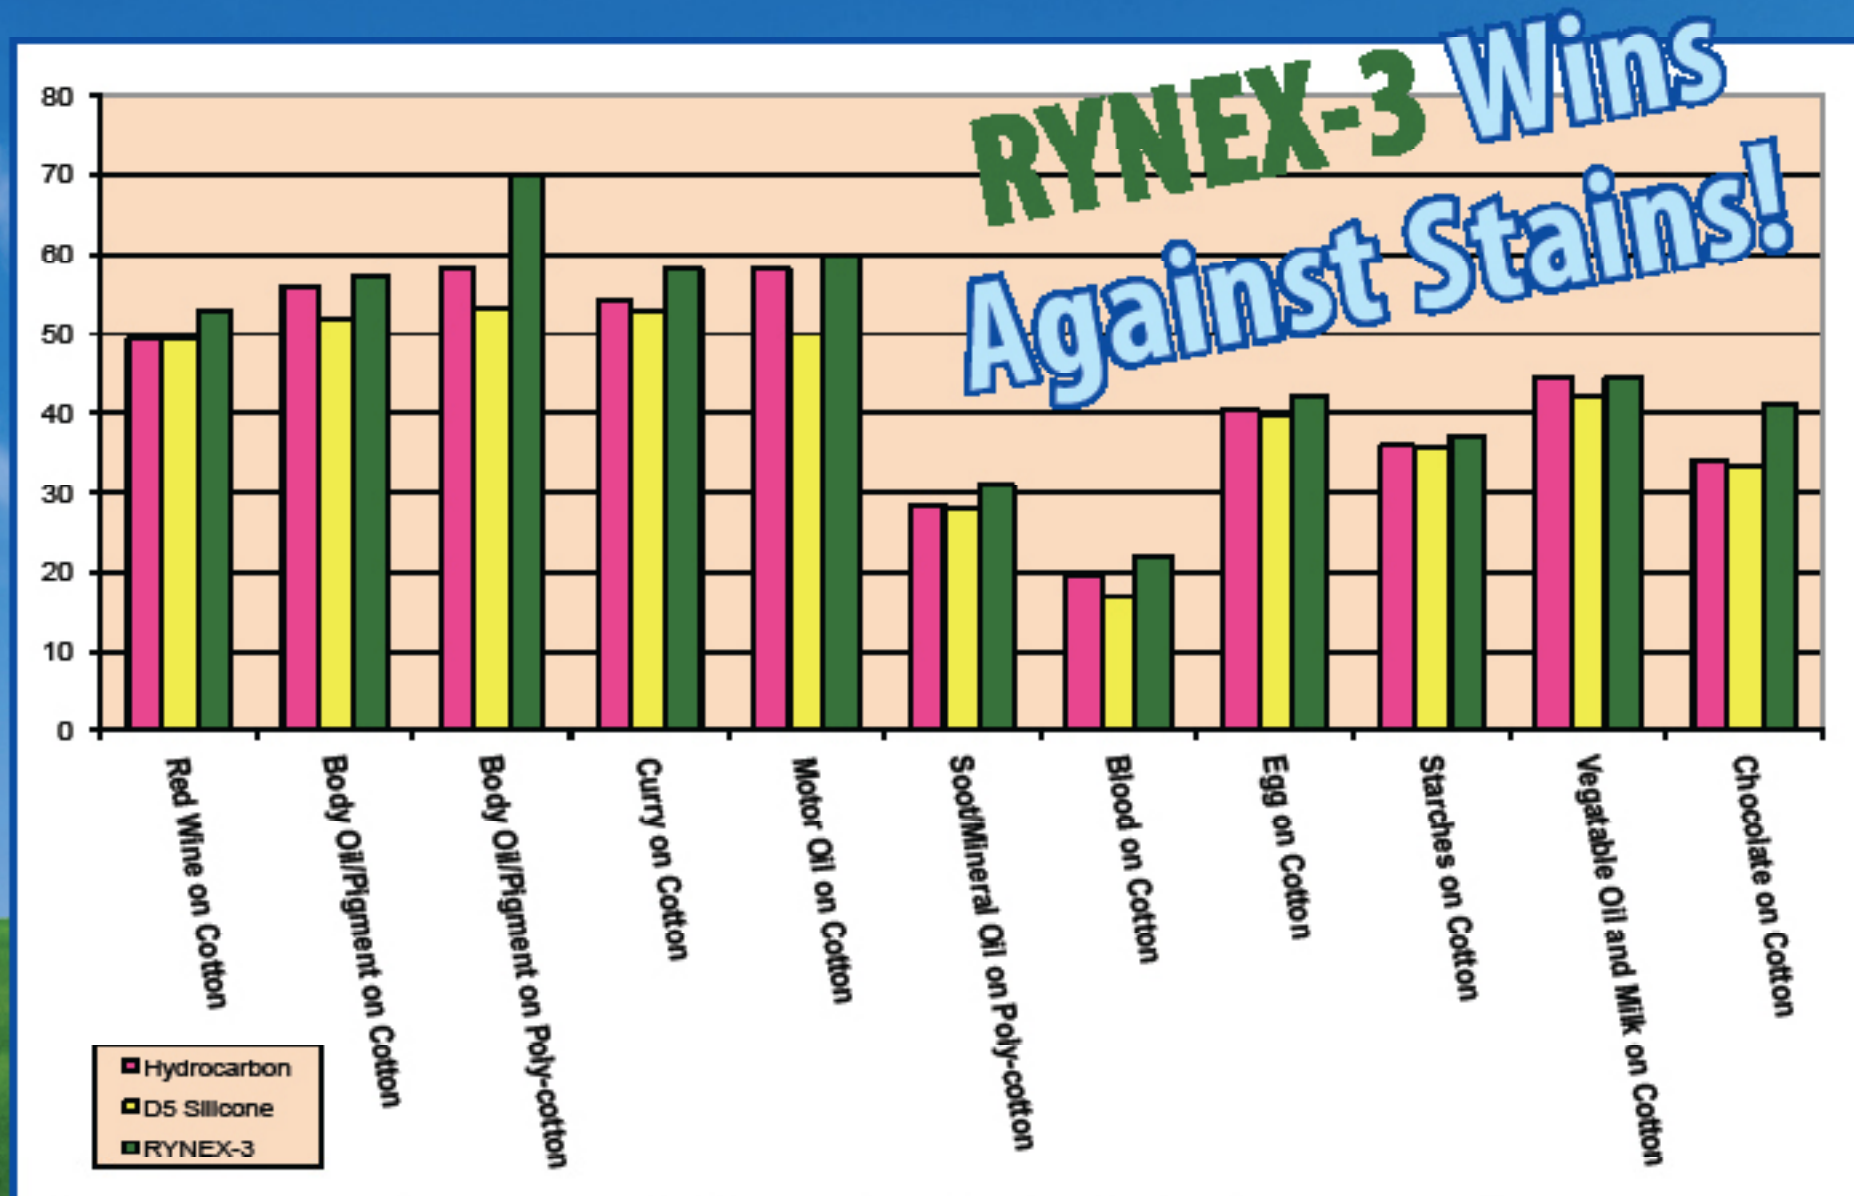

Cleaning Effectiveness of Solvents on Specific Stains

Data from Krefeld Institute of Germany - An internationally accepted laundry research institute.